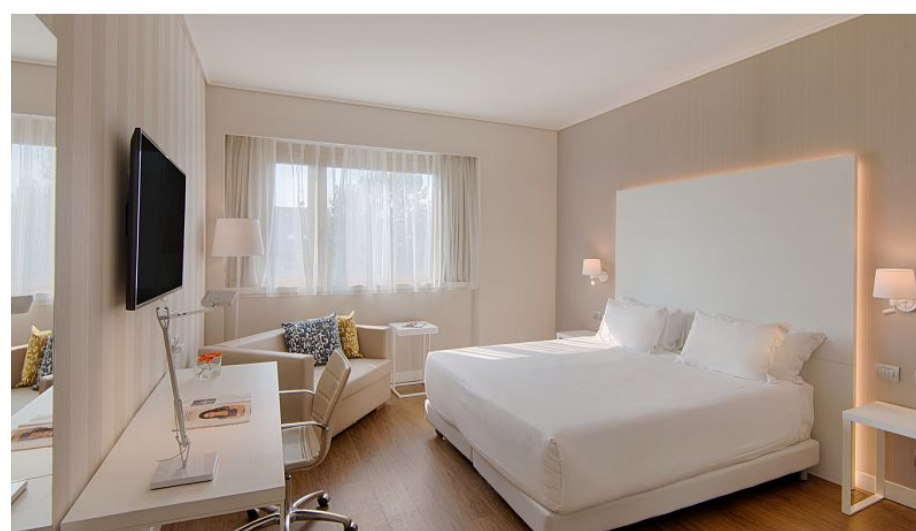

C.so V. Emanuele, 104
10121 Turin

Italy
T. +39 011 57521

nhtorinocentro@nh-hotels.com

<http://www.nh-hotels.com/hotel/nh-torino-centro>